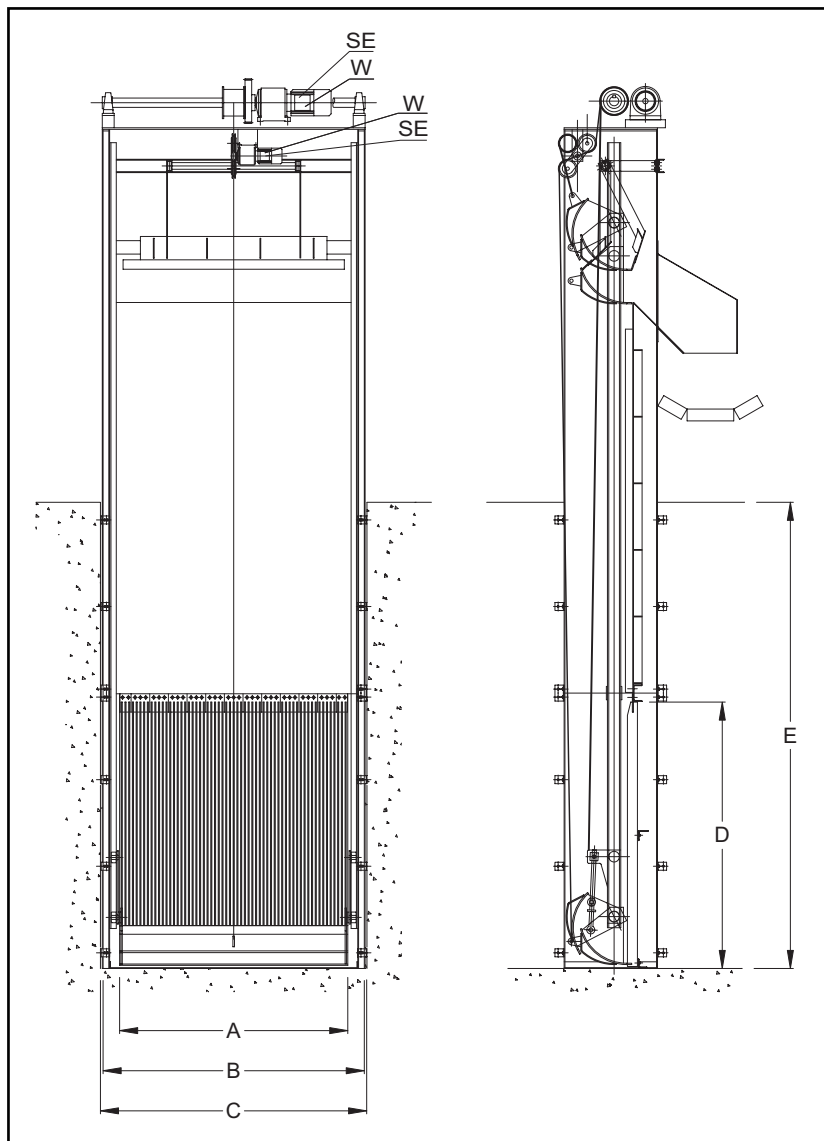

Auto Bar Screen (Cable Type)

This cable type auto bar screen is applicable in shallow channels or pump wells perpendicularly. Cable-driven force and rails are used in coordination to operate the cleaning racks and remove the debris and solids intercepted by the screen.

Equipment Drawings and Section Views

RS-002 Auto Bar Screen (Cable Type)

Purpose

Remove coarse material in the water by screen interception to protect the pipes and pumps from tearing and wearing

Application

- Pulp and Paper Factory
- Drink and Food Industry
- Municipal Wastewater
- Dye Industry

Features

- › Frame body is made of stainless steel of SUS304.
- › Bar screen opening can be designed by the customers on demand.
- › Equipped with safety device for stop to prevent from overloading or abnormal situation.
- › Applicable in the channel with depth exceeding 5 meters.

Auto Bar Screen (Cable Type)